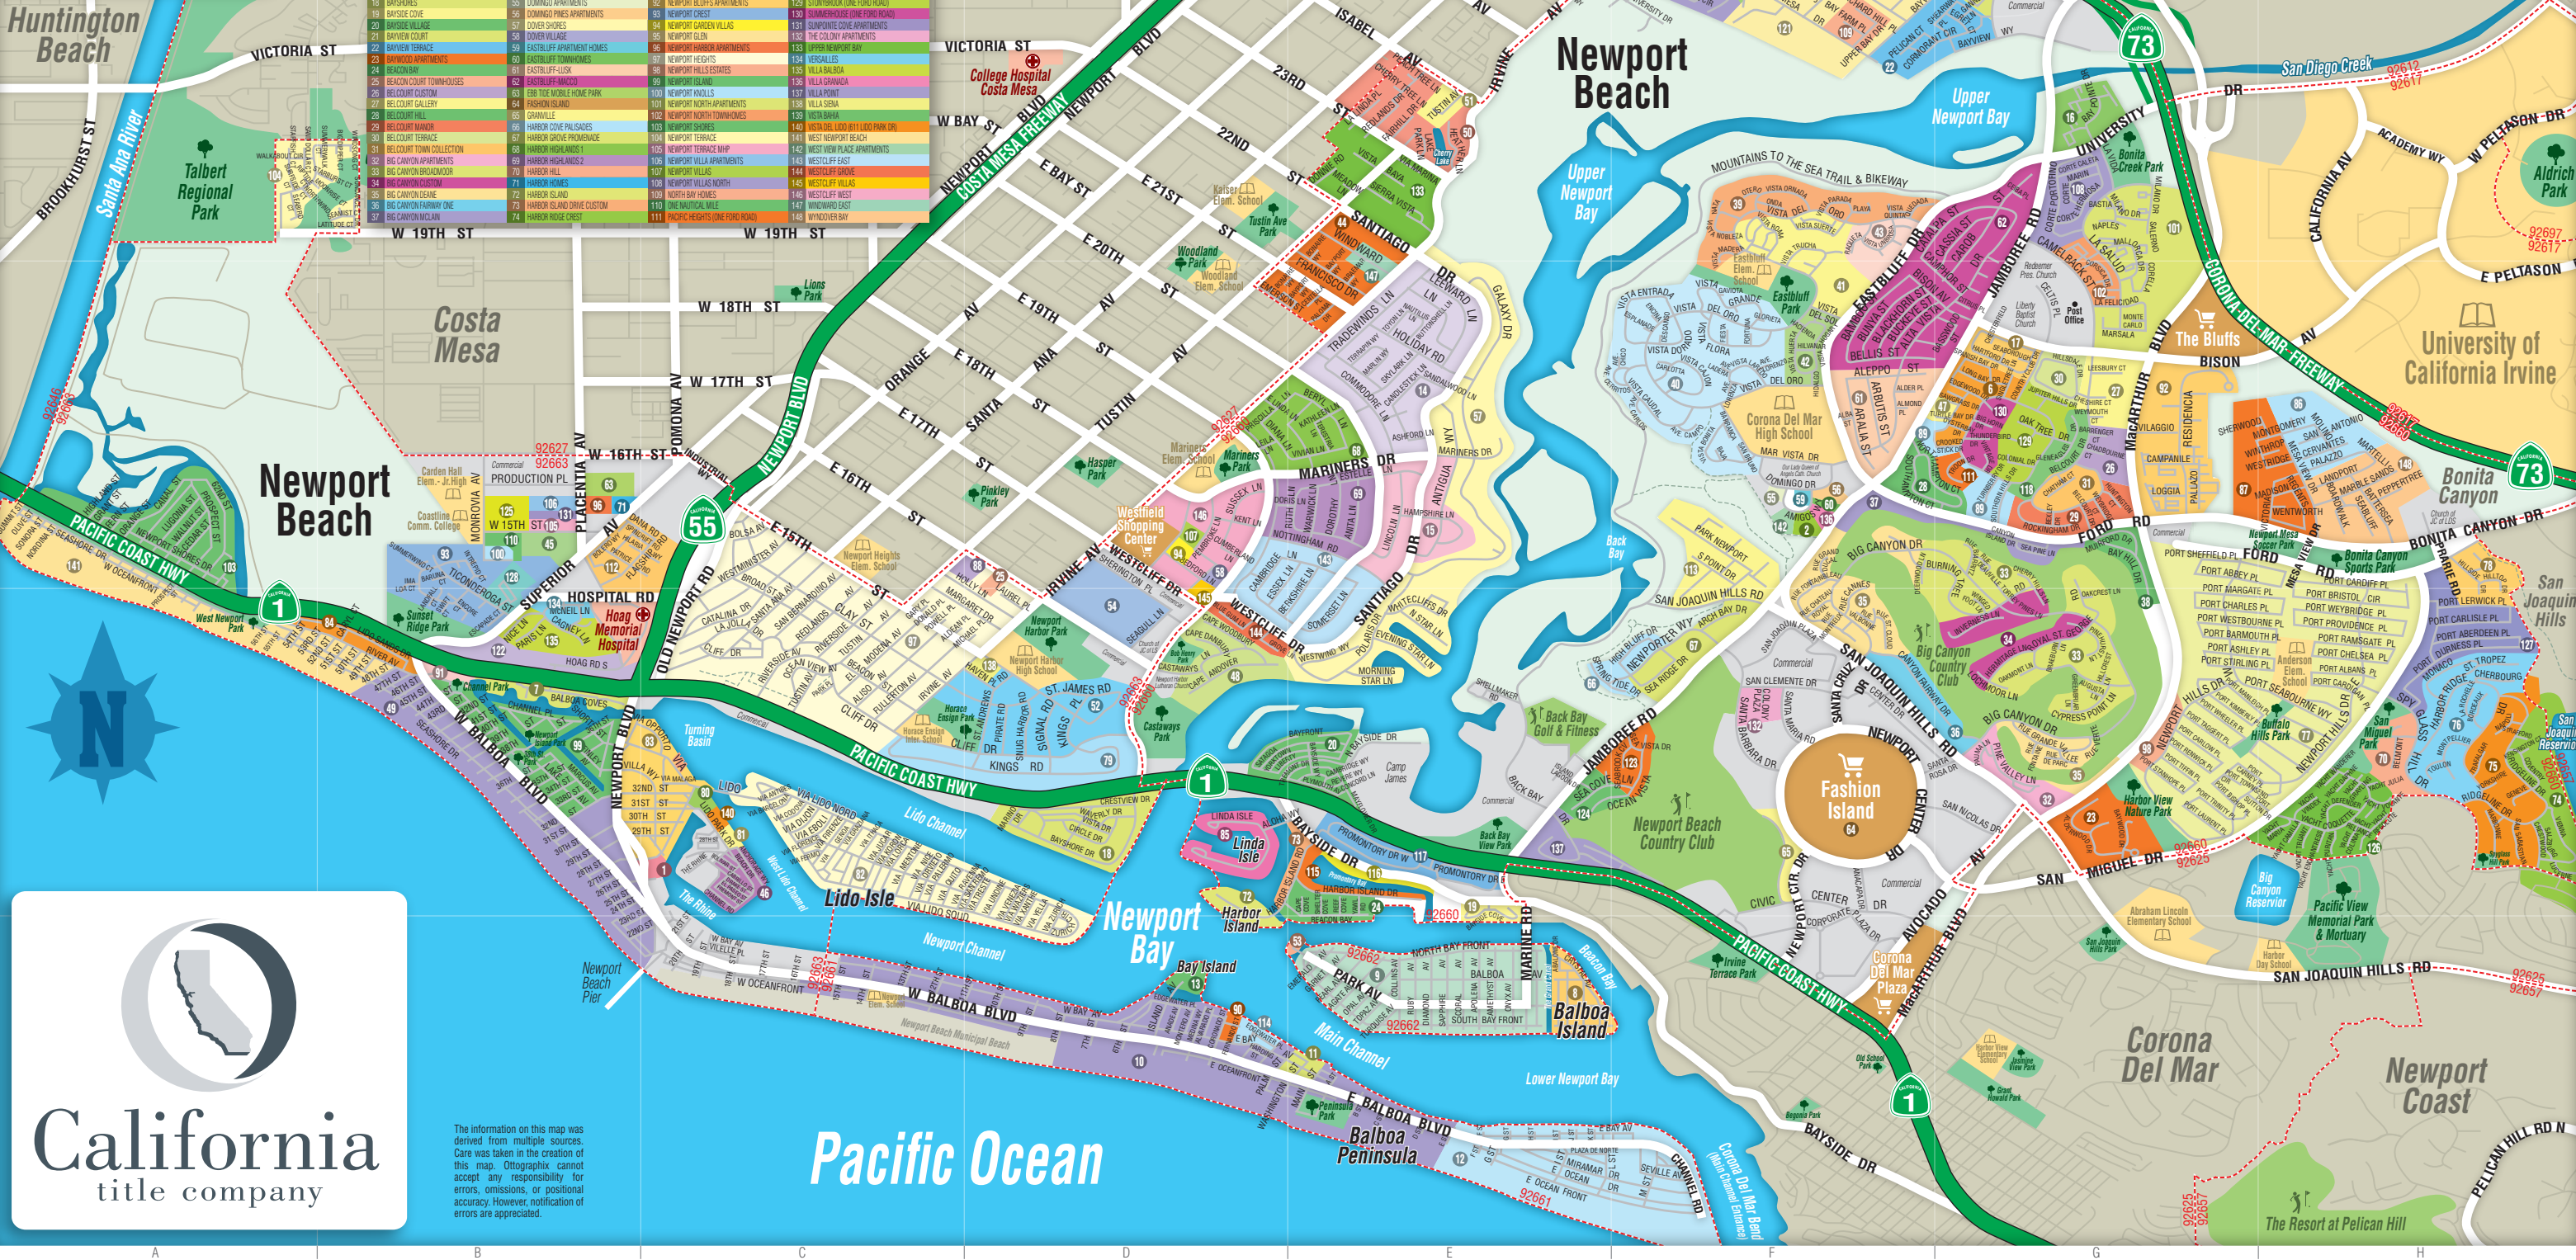

city of Newport Beach CALIFORNIA

LEGEND

- ZIP CODE BOUNDARIES
- CITY BOUNDARIES
- CALIFORNIA STATE HWYS
- INTERSTATE HWYS
- SAN DIEGO COUNTY HWYS
- COLOR CODED SUBDIVISION INDEX AND SPOTTERS
- HOSPITAL
- PARK
- SHOPPING CENTER
- GOLF COURSE
- SCHOOL

California
title company

The information on this map was derived from multiple sources. Care was taken in the creation of this map. Ottographix cannot accept any responsibility for errors, omissions, or positional accuracy. However, notification of errors are appreciated.

Pacific Ocean