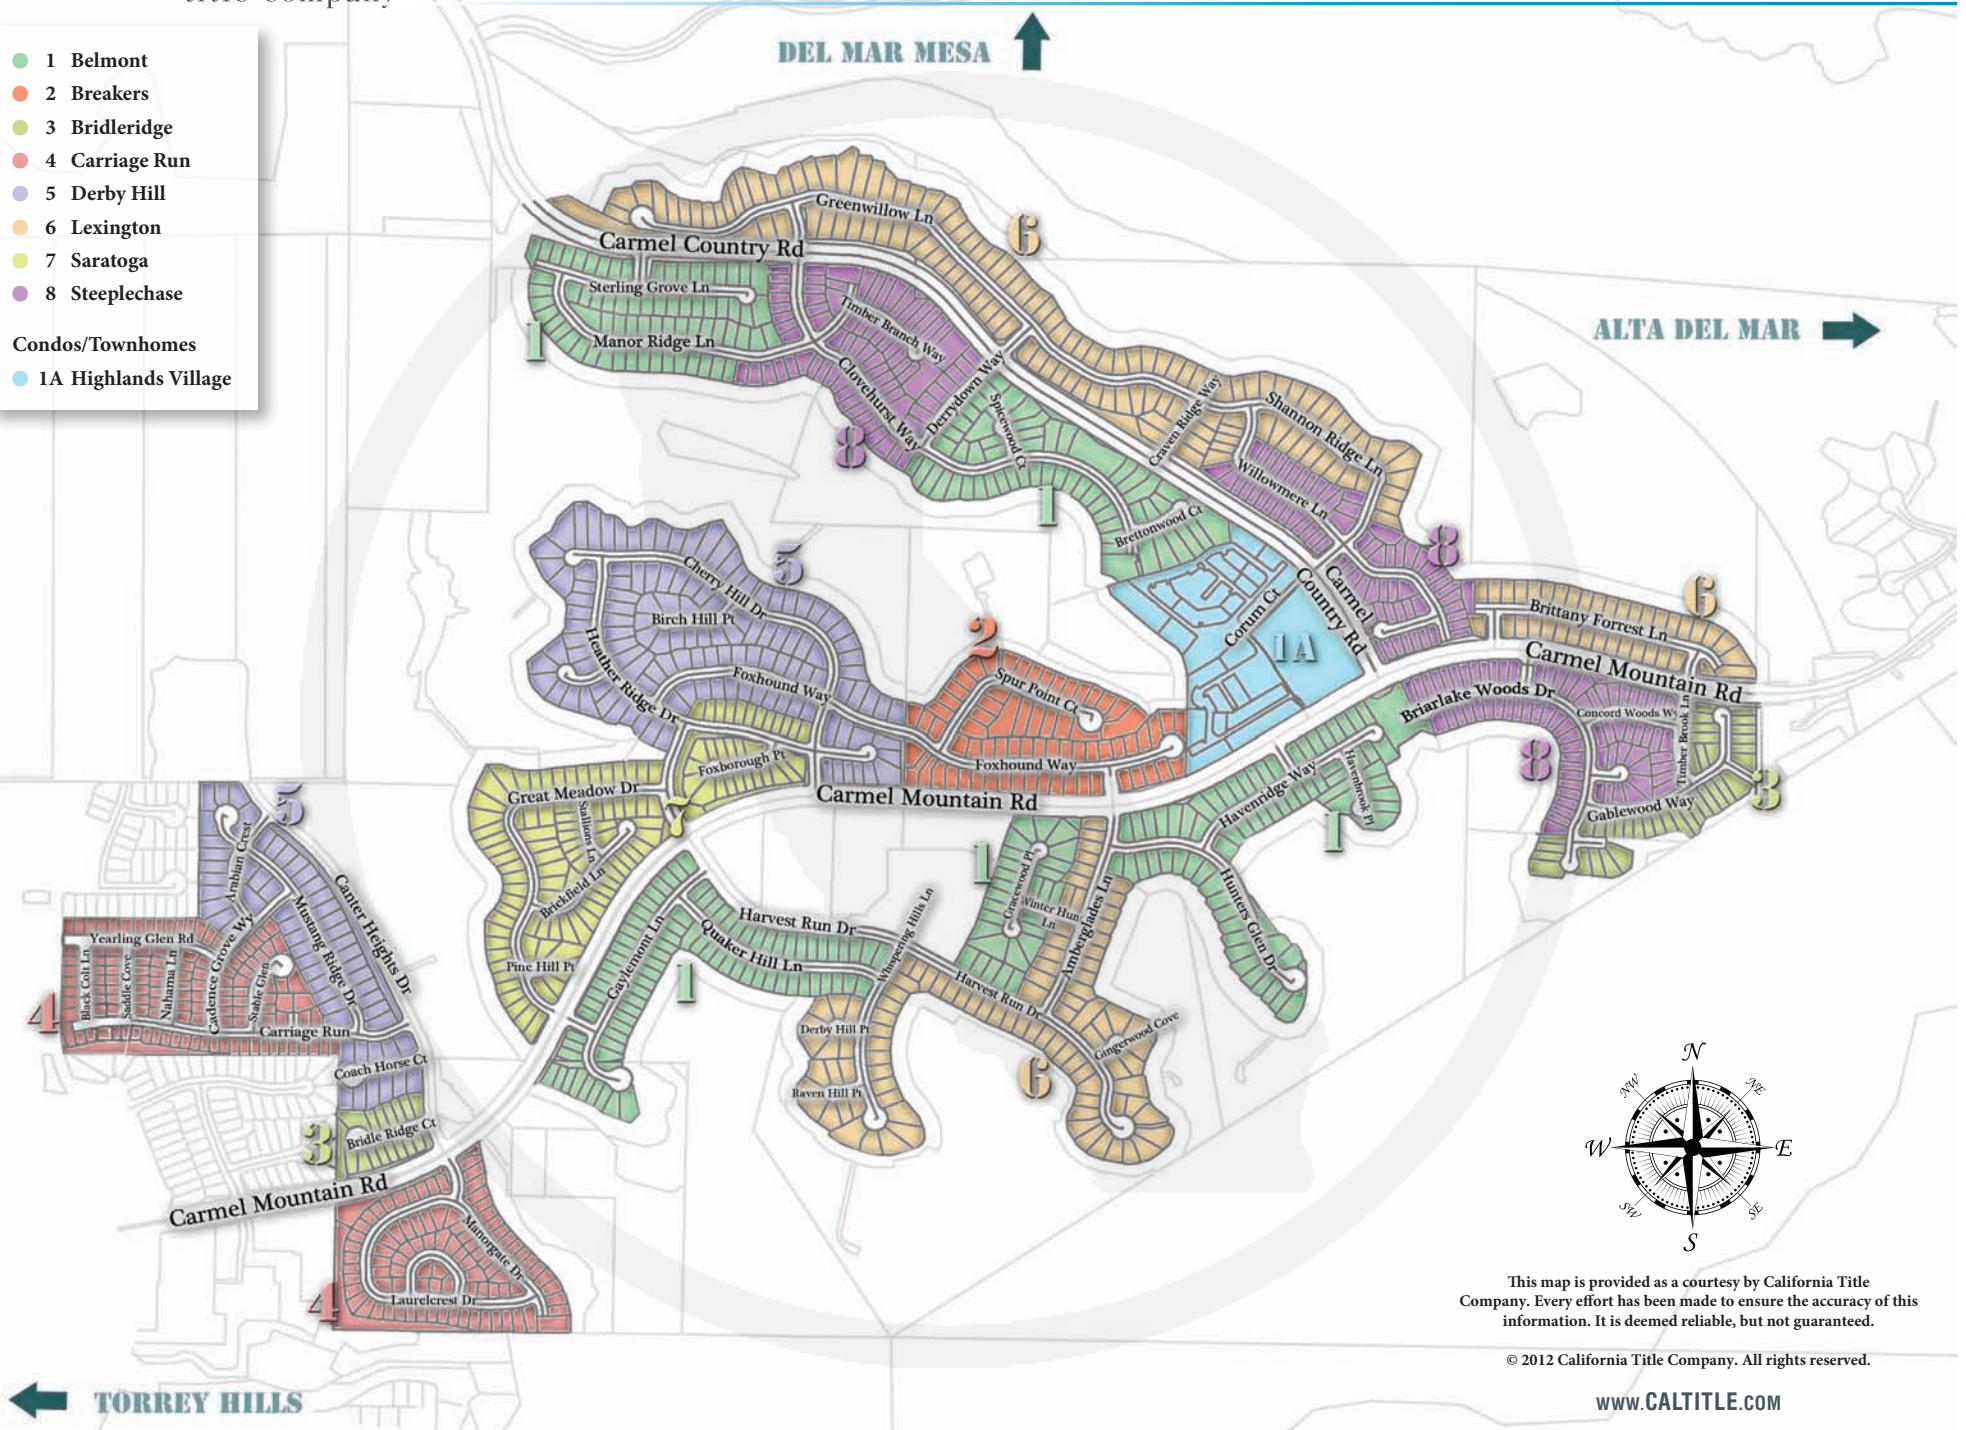

- 1 Coves
 - 2 Gables
 - 3 Greenbriar
 - 4 La Strada
 - 5 Monte Claire
 - 6 Montecito
 - 7 Sands
 - 8 Sansonnet
 - 9 Sea Country
 - 10 Searidge
 - 11 Shores
 - 12 St. Augustine
 - 13 Torrey Point
 - 14 Torrey View
 - 15 Torrey Woods Estates
 - 16 Trilogy
 - 17 Vantage Point
- Condos/Townhomes
- 1A San Raphael
 - 2A Sausalito

**CARMEL COUNTRY
HIGHLANDS** →

This map is provided as a courtesy by California Title Company. Every effort has been made to ensure the accuracy of this information. It is deemed reliable, but not guaranteed.

© 2012 California Title Company. All rights reserved.

- 1 Belmont
- 2 Breakers
- 3 Bridleridge
- 4 Carriage Run
- 5 Derby Hill
- 6 Lexington
- 7 Saratoga
- 8 Steeplechase

- Condos/Townhomes
- 1A Highlands Village