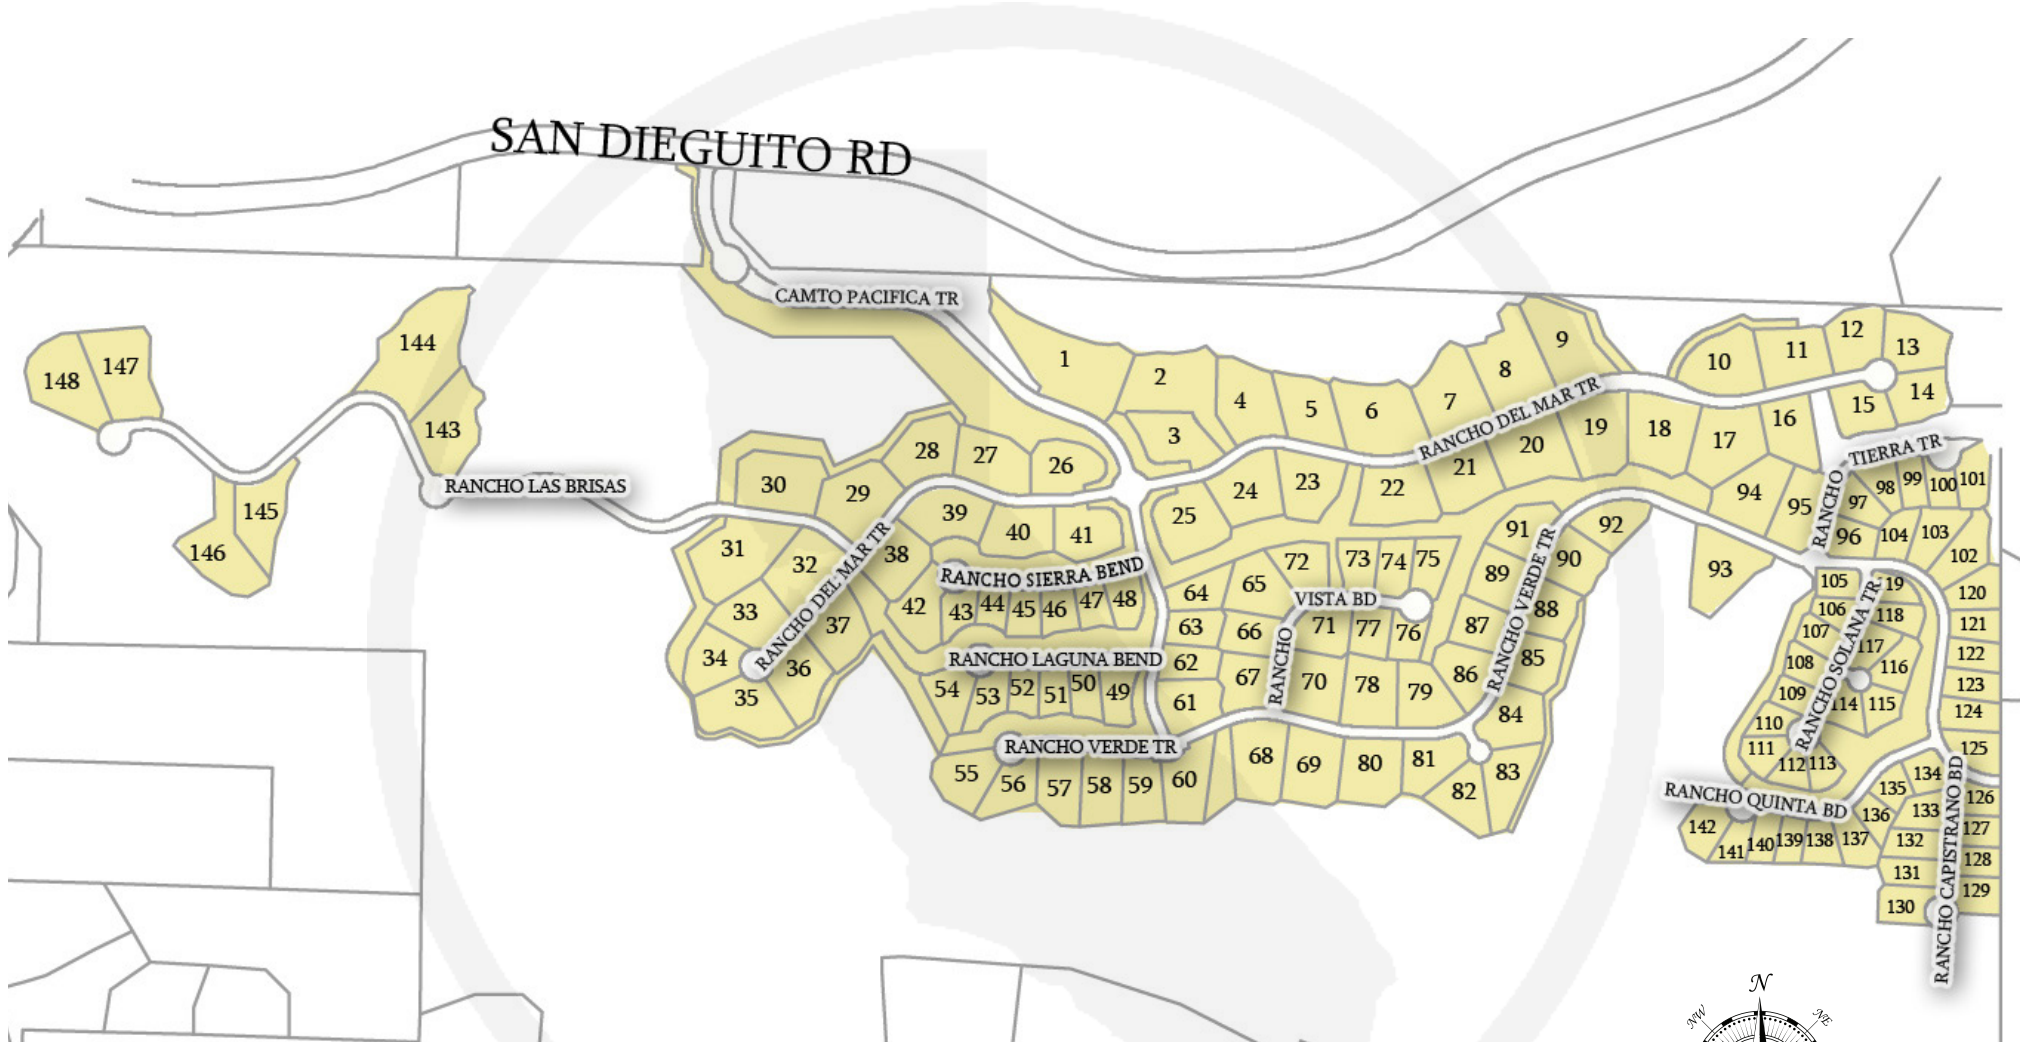

This map is provided as a courtesy by California Title Company. Every effort has been made to ensure the accuracy of this information. It is deemed reliable, but not guaranteed.

© 2012 California Title Company. All rights reserved.

WWW.CALTITLE.COM