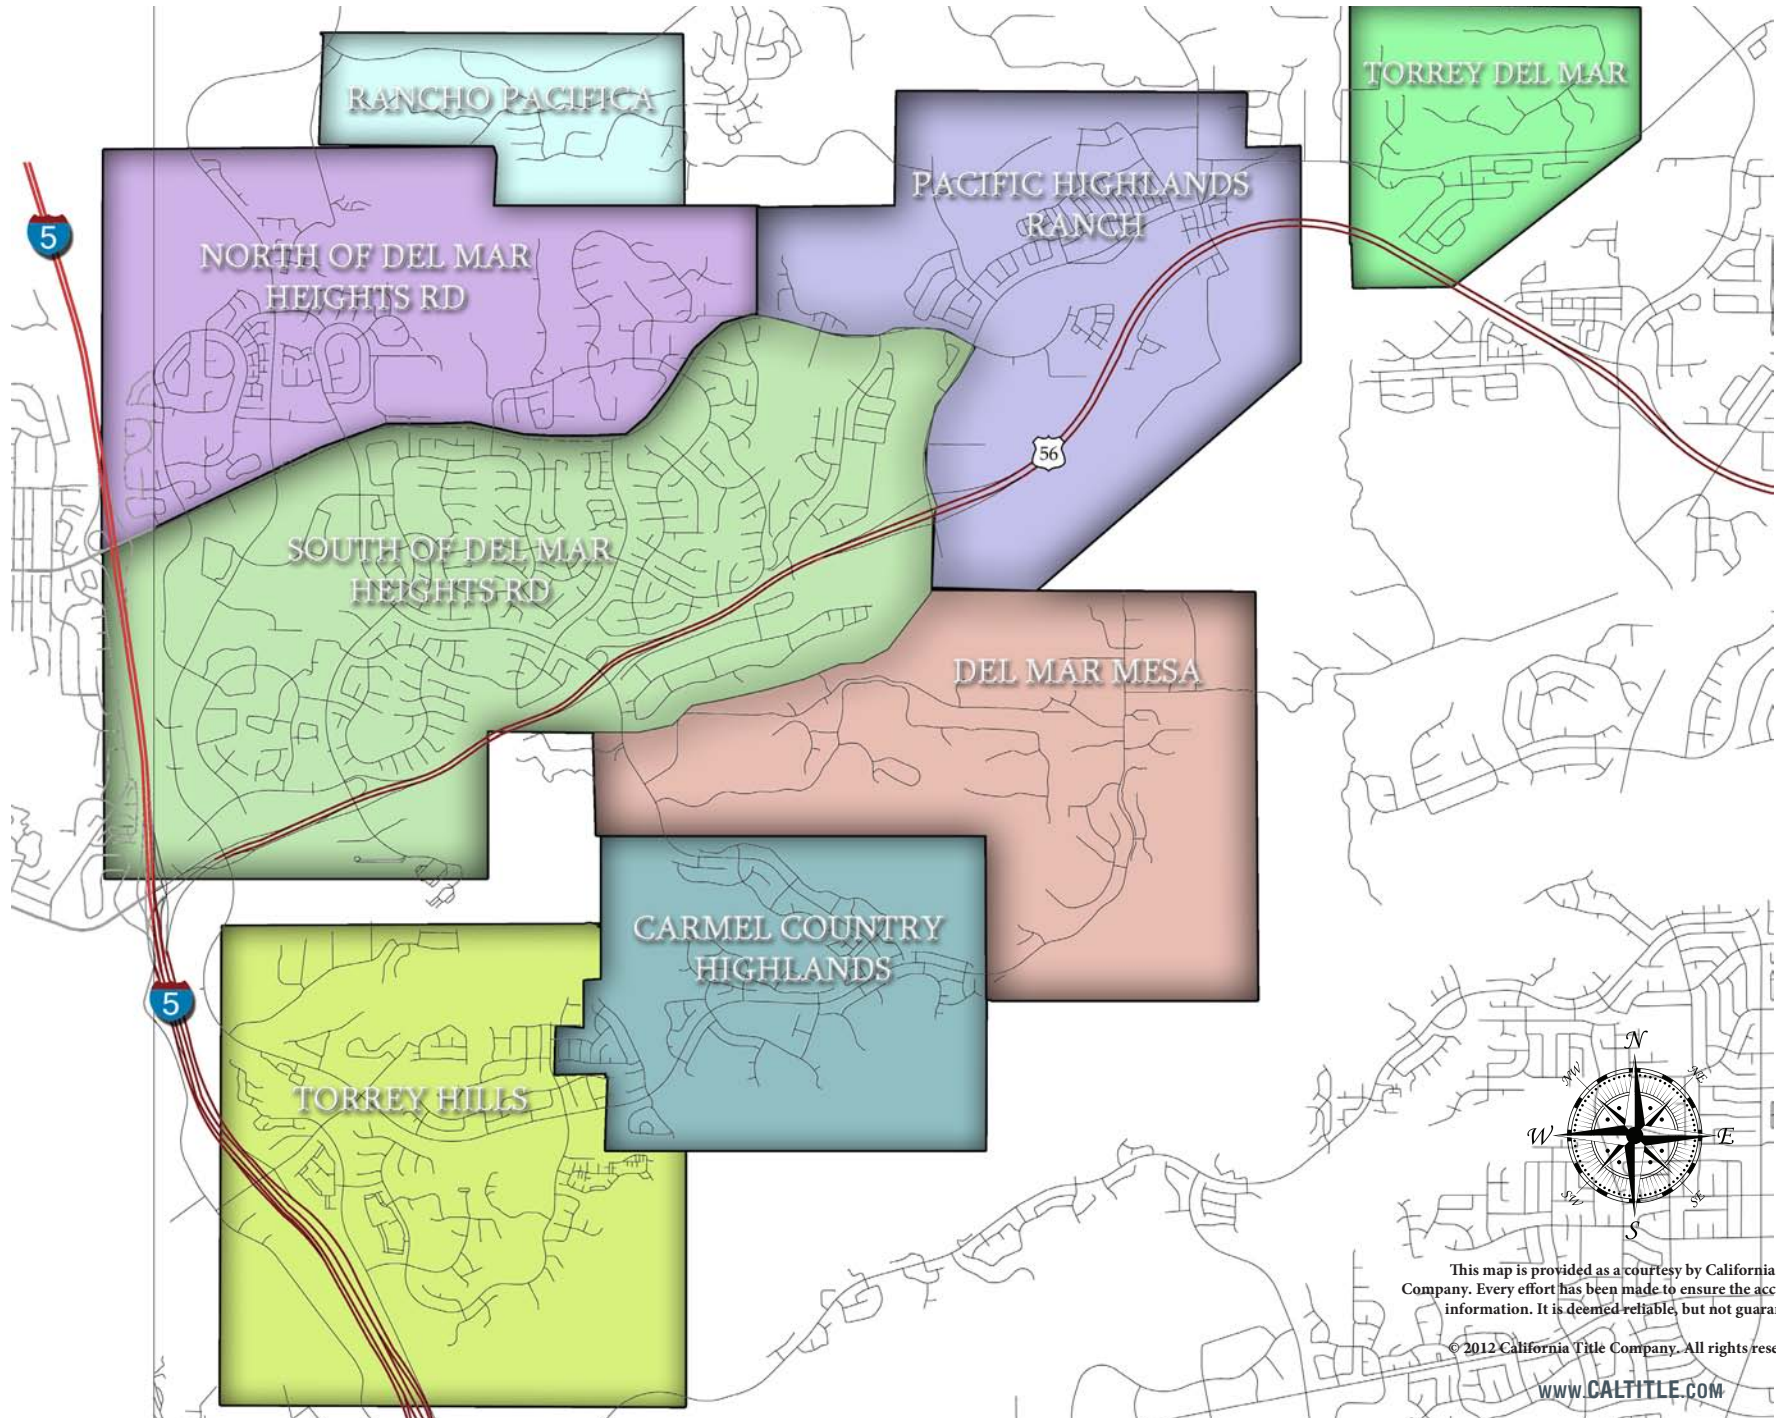

Torrey Hills *Total 1,811*

Coves	108	Sea Country	53
Gables	44	Searidge	57
Greenbriar	107	Shores	111
La Strada	69	St. Augustine	108
Monte Claire	50	Torrey Point	81
Montecito	81	Torrey View	121
San Raphael (a)	125	Torrey Woods Estates	93
Sands	107	Trilogy	189
Sansonnet	183	Vantage Point	24
Sausalito (a)	100		

Del Mar Mesa *Total 617*

Alta Del Mar	216	Ridge Estates	19
Bougainvillea	76	Silver Oaks Estates	8
Duck Pond Ranch	15	The Preserve	14
Meadows Del Mar	200	Three Canyons	12
Paso Fino	12	Valencia	7
Ridge	19	Whitehorse	19

Torrey Del Mar *Total 419*

Collins Ranch	53	Terrazzo	59
Fairbanks Highlands	93	Valencia Collection	8
Palma Real	82	Villamontes	124

* (a) reflects condo/fractional ownership communities

This information is provided as a courtesy by California Title Company. Every effort has been made to ensure its accuracy. It is deemed reliable, but not guaranteed.
© 2012 California Title Company. All rights reserved.

Rancho Pacifica *Total 148*

This map is provided as a courtesy by California Title Company. Every effort has been made to ensure the accuracy of this information. It is deemed reliable, but not guaranteed.